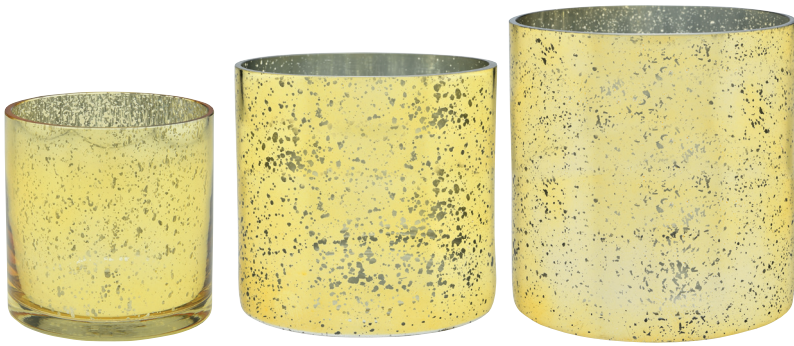

EVENT GLASS-GOLD MERCURY

GOLD MERCURY CYLINDERS
#26GM269 4X4" 12/CASE
#26GM272 5X5" 6/CASE
#26GM275 6X6" 6/CASE